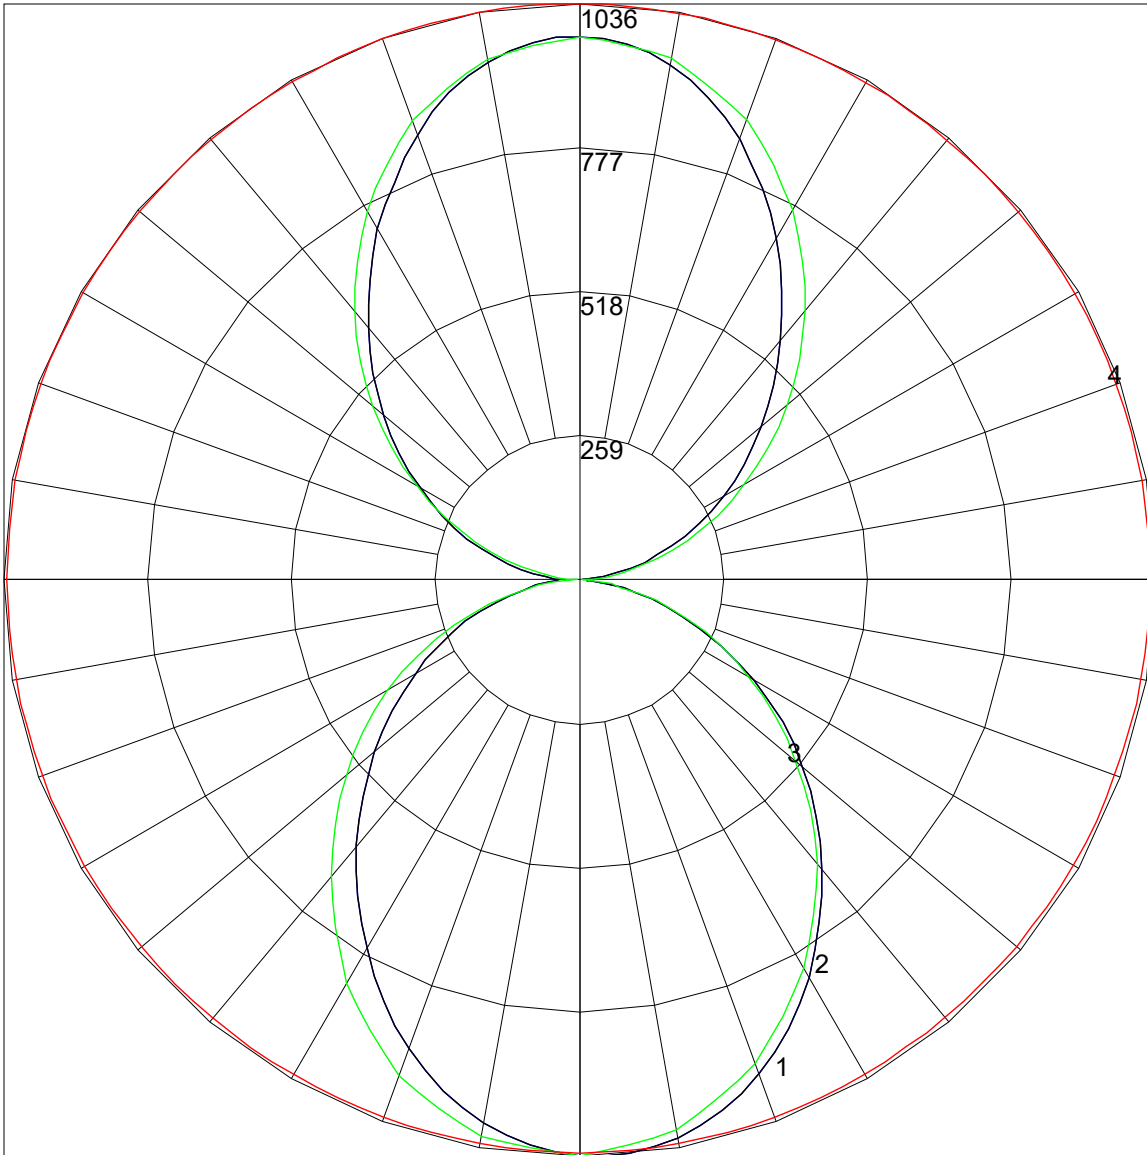

POLAR GRAPH

Maximum Candela = 1035.807 Located At Horizontal Angle = 90, Vertical Angle = 2.5
1 - Vertical Plane Through Horizontal Angles (90 - 270) (Through Max. Cd.)
2 - Vertical Plane Through Horizontal Angles (90 - 270)
3 - Vertical Plane Through Horizontal Angles (0 - 180)
4 - Horizontal Cone Through Vertical Angle (2.5) (Through Max. Cd.)